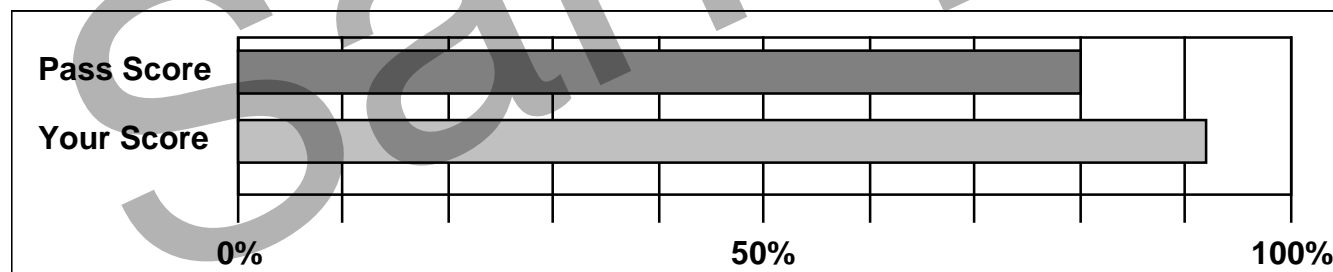

Congratulations, you passed!
Your score is 92%
The pass score for this exam is 80%
220-701 - Final Mode
Wed Jun 09 09:42:28 CDT 2010

701 - 1.0 Hardware	14 out of 14	100.0%
701 - 2.0 Troubleshooting, Repair & Maintenance	9 out of 9	100.0%
701 - 3.0 Operating System and Software	8 out of 10	80.0%
701 - 4.0 Networking	5 out of 5	100.0%
701 - 5.0 Security	4 out of 5	80.0%
701 - 6.0 Operational Procedures	6 out of 7	85.7%